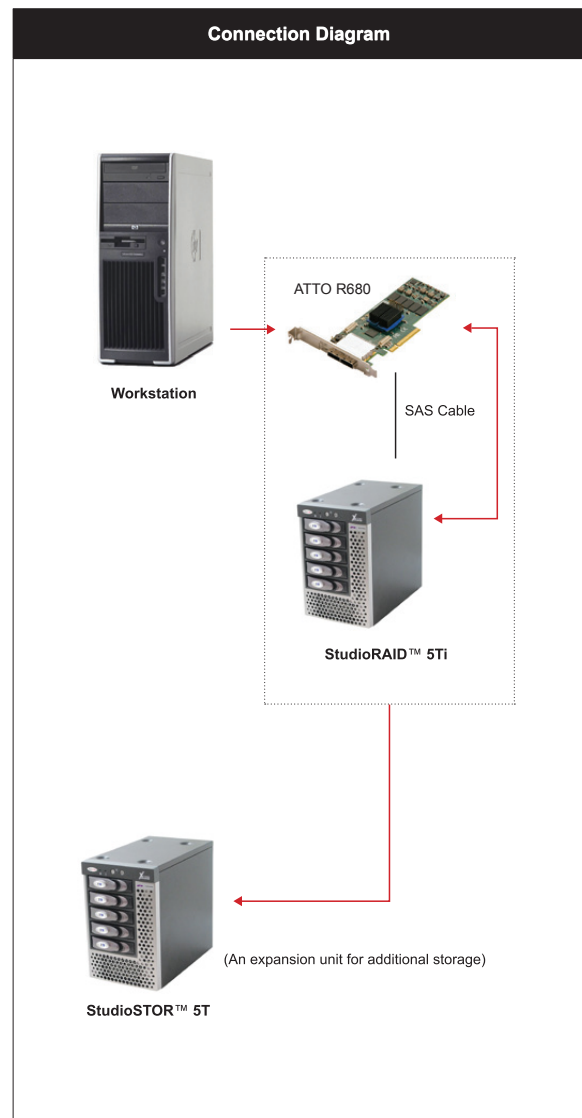

Specifications	
Host Interface	1 x 12Gbps SAS wide port
Expansion Interface	1 x 12Gbps SAS wide port
No. of Drive Trays	5
Configurable RAID Stripe Size	64K, 128K, 256K
OS Support	Microsoft Window Vista, Windows 7, Mac OSX
Storage Management Software	RAID controller GUI
Power Supply	250W Single 80+ Bronze
Universal AC Input	90VAC ~ 264VAC
RAID Specs	• SES Support • S.M.A.R.T Support • SNMP • Support for Staggered drive spin-up • Pass-through mode to support tape devices • Support for RAID levels 0, 1, 4, 5, 6, 10, 40, 50, 60, JBOD • On-line capacity expansion • Hot spare, auto-rebuild • Native Command Queuing • Cache memory—256MB ECC protected memory • User friendly GUI for RAID setup
Recommended Workstation	• HP Z400, Z800, XW8600 • Dell T5500 • Apple Mac Pro Nehalem • Apple Mac Pro Harpertown / Avid Approved
Operating Temperature	Temperature 0°C to 35°C Relative humidity 20% to 80%
Non-operating Temperature	Temperature -20°C to 60°C Relative humidity 10% to 90%
Gross Weight	9kgs / 19.8lbs
Reference Container Loading :	<table border="1"> <tr> <td>20'</td> <td>560</td> </tr> <tr> <td>40'</td> <td>1150</td> </tr> <tr> <td>40' H</td> <td>1380</td> </tr> </table>

Ordering Information

Part Numbers	Descriptions
XJ-SA11-0053-SR1111-A1	Xtore™ StudioRAID™ 5Ti with Atto R680, 5pcs WD 1TB HDD, 1M Molex 8088-8088 SAS cable
Accessories	
XJ-SA11-0053-SS0111-A1	Xtore™ StudioSTOR™ 5T expansion unit with 5pcs WD 1TB HDD, 1M Molex 8088-8088 SAS cable
CBL-SAE-IPIP-1M	1M Molex 8088-8088 SAS cable
HDD-WD1003FBYX-R	WD 1TB spare drive + tray
FRU Parts	
XT-CTL-ATTOR680	ATTO R680 RAID controller
PSU-1S270X-P-XJ-R	270W power supply
HDT-SS-AVID-SR	3.5" HDD short trays
BKP-SAS3-1-R	Single SAS 3G B/P for 1P, 1K, 1TN RoHS
XT-IOT-JT5SA-TW	SAS IO module VSC7155 for 5 bay tower
FAN-9025XJ-SU-3-R	90mm fan
HDT-SS-AVID-SDR	3.5" HDD short dummy trays
XT-BZL-XSS5BT-A1	Xtore™ StudioSeries™ plastic front bezel
CBL-PSC-USASPEC	US spec power cord (PS-CORD)
CVR-SA12-SEB-AVID	Side cover tray for expander board
CVR-XJ-SA12-S-AVID	Side cover
CVR-XJ-SA12-T-AVID	Top cover

Remark: All specifications and photos are subject to change without notice.